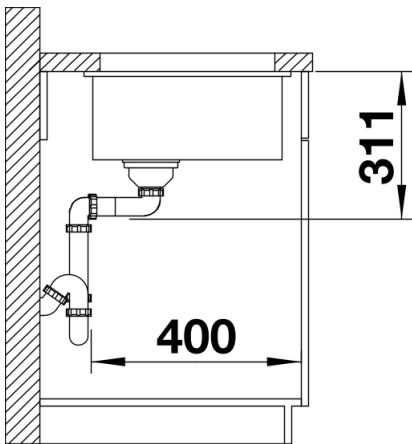

Colours

Available colours:

- black
- basalt
- crystal white glossy
- magnolia glossy

Ceramic PuraPlus crystal white glossy

Planning information

- Cut-out radius: 15 mm
- Note: minimum worktop thickness 25 mm. Please follow the assembly instructions.

Scope of supply

- waste kit with space-saving pipe
- 3 ½" InFino basket strainer
- fixing kit

Details

Top view

Cut-out

Front view

Side view