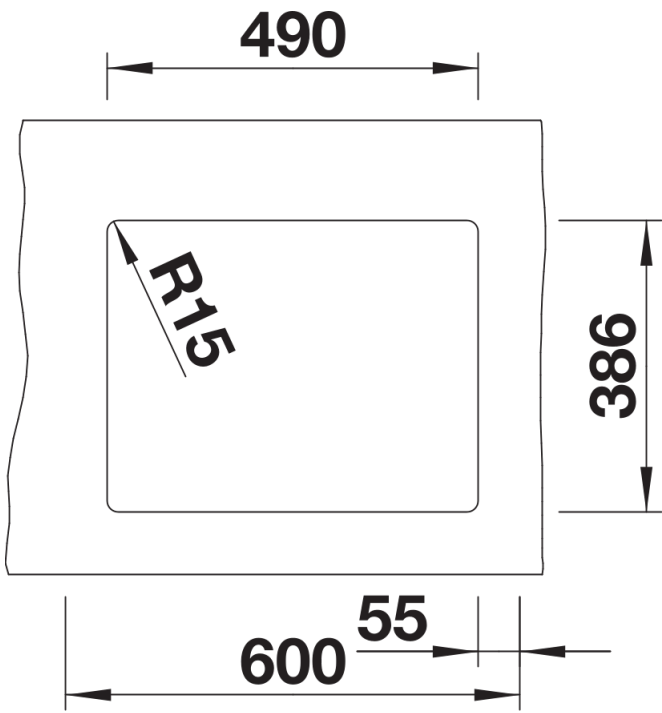

Product information sheet SUBLINE 500-U

Item no. 523733

Benefits

- Maximum bowl size provided by the very best in production and mounting technology
- Mounting involves no additional expense
- Ceramic for easy care
- Timelessly elegant, contoured bowl design
- For cabinets from 60 cm
- A wide range of optional accessories for maximum functionality
- InFino drain system – gracefully integrated and easy-care

Colours

Available colours:

- black
- basalt
- crystal white glossy
- magnolia glossy

Ceramic PuraPlus crystal white glossy

Planning information

- Cut-out radius: 15 mm
- Note: minimum worktop thickness 25 mm. Please follow the assembly instructions.

Scope of supply

- waste kit with space-saving pipe
- 3 ½" InFino basket strainer
- fixing kit

Details

Top view

Cut-out

Front view

Side view