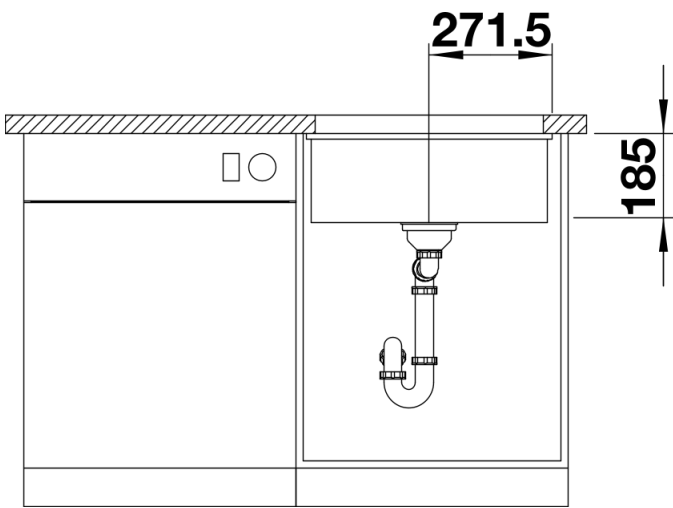

Product information sheet SUBLINE 500-U

Item no. 523733

Benefits

- Maximum bowl size provided by the very best in production and mounting technology
- Mounting involves no additional expense
- Ceramic for easy care
- Timelessly elegant, contoured bowl design
- For cabinets from 60 cm
- A wide range of optional accessories for maximum functionality
- InFino drain system – gracefully integrated and easy-care

Colours

Available colours:

- black
- basalt
- crystal white glossy
- magnolia glossy

Ceramic PuraPlus crystal white glossy

Planning information

- Cut-out radius: 15 mm
- Note: minimum worktop thickness 25 mm. Please follow the assembly instructions.

Scope of supply

- waste kit with space-saving pipe
- 3 ½" InFino basket strainer
- fixing kit

Details

Top view

Cut-out

Front view

Side view