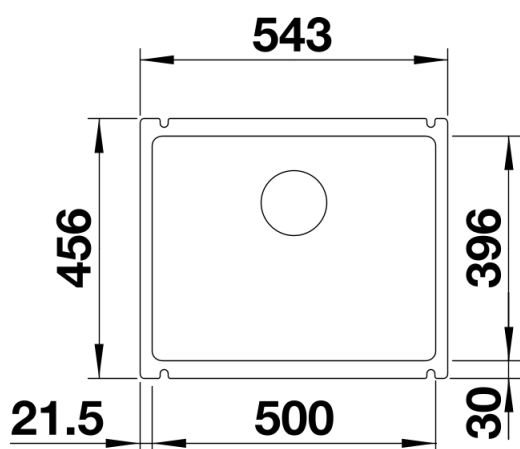

Product information sheet SUBLINE 500-U

Item no. 523733

Benefits

- Maximum bowl size provided by the very best in production and mounting technology
- Mounting involves no additional expense
- Ceramic for easy care
- Timelessly elegant, contoured bowl design
- For cabinets from 60 cm
- A wide range of optional accessories for maximum functionality
- InFino drain system – gracefully integrated and easy-care

Colours

Available colours:

- black
- basalt
- crystal white glossy
- magnolia glossy

Ceramic PuraPlus crystal white glossy

Planning information

- Cut-out radius: 15 mm
- Note: minimum worktop thickness 25 mm. Please follow the assembly instructions.

Scope of supply

- waste kit with space-saving pipe
- 3 ½" InFino basket strainer
- fixing kit

Details

Top view

Cut-out

Front view

Side view